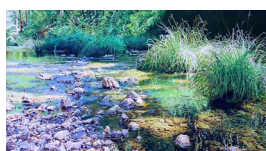

		framed	unframed	
Cataract Falls	30"x 39"		\$3,600(orig)	
Limited Edition Archival Prints		\$850	\$540	
Carson Falls	30"x 39"		\$3,600(orig)	
Limited Edition Archival Prints		\$850	\$540	
Creek Study	22"x 15"		\$1,800(orig)	
Limited Edition Archival Prints		\$500	\$300	
Trail to Winnemucca	38"x 49"		\$5,850(orig)	
Limited Edition Archival Prints		\$1500	\$900	
Sierra Creek	49"x 38"		\$5,850(orig)	
Limited Edition Archival Prints		\$1500	\$900	
Indian Valley Creek	22"x 30"			
Limited Edition Archival Prints		\$850	\$540	
Fern Creek	30"x 22"		\$2,000(orig)	
Limited Edition Archival Prints		\$500	\$300	
Lower Cataract	19"x 41"		\$6,000(orig)	
Limited Edition Archival Prints		\$1,225	\$850	

Oil Paintings
(on panel)

Pacific Coast 21"x 40" \$4,000

Ferns 5"x 7" \$300

Ripples 23"x 72" \$8,000

Papermill Creek 12"x 25" \$3,000

Steep Ravine 30"x 66" \$6,000

McClure's Beach 19"x 53" \$6,000

Fern Creek 18.5"x 14.5" \$2,500