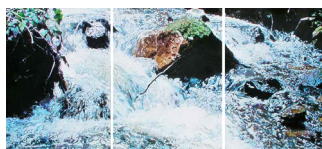

Oil Paintings
(on panel)

Pacific Coast 21"x 40" \$4,000

Ferns 5"x 7" \$300

Ripples 23"x 72" \$8,000

Papermill Creek 12"x 25" \$3,000

Steep Ravine 30"x 66" \$6,000

McClure's Beach 19"x 53" \$6,000

Fern Creek 18.5"x 14.5" \$2,500